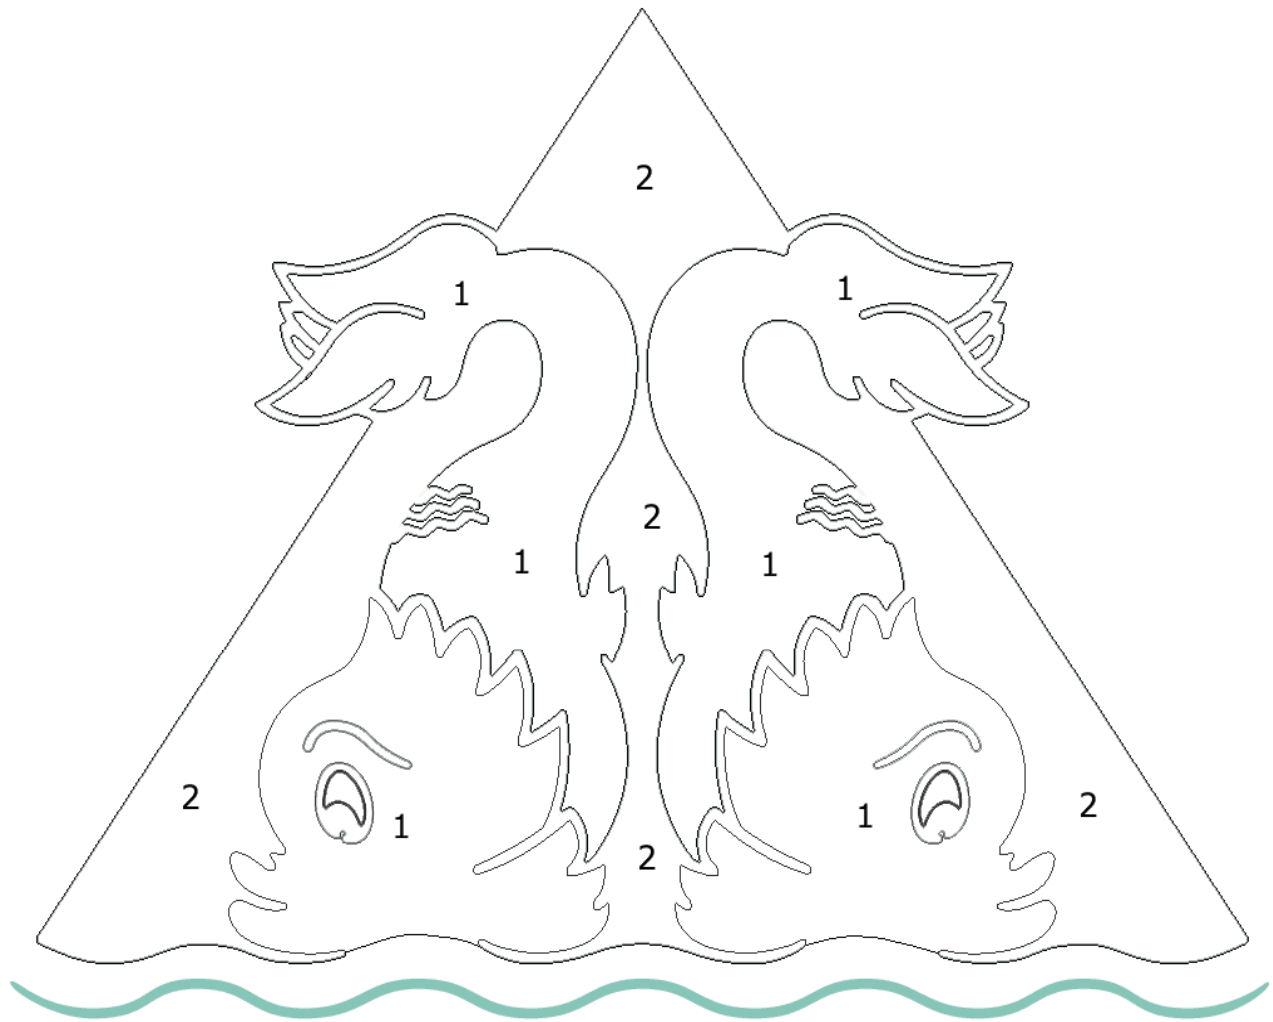

Just for Kids

Color By Number

1 = Green
2 = Orange

WALT DISNEY WORLD
DOLPHIN