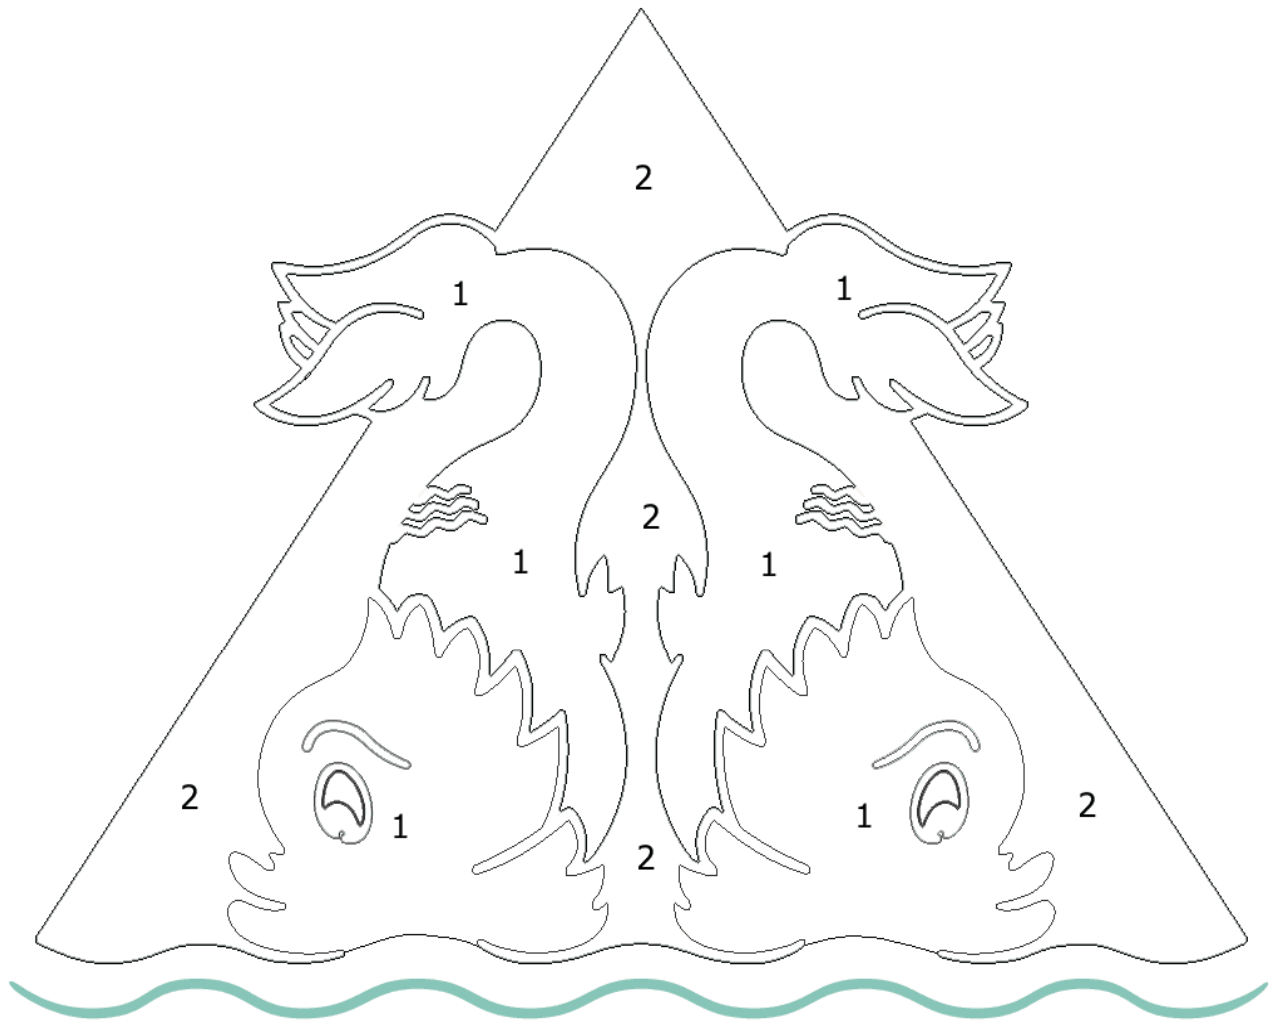

Just for Kids

Color By Number

1 = Green
2 = Orange

WALT DISNEY WORLD
DOLPHIN