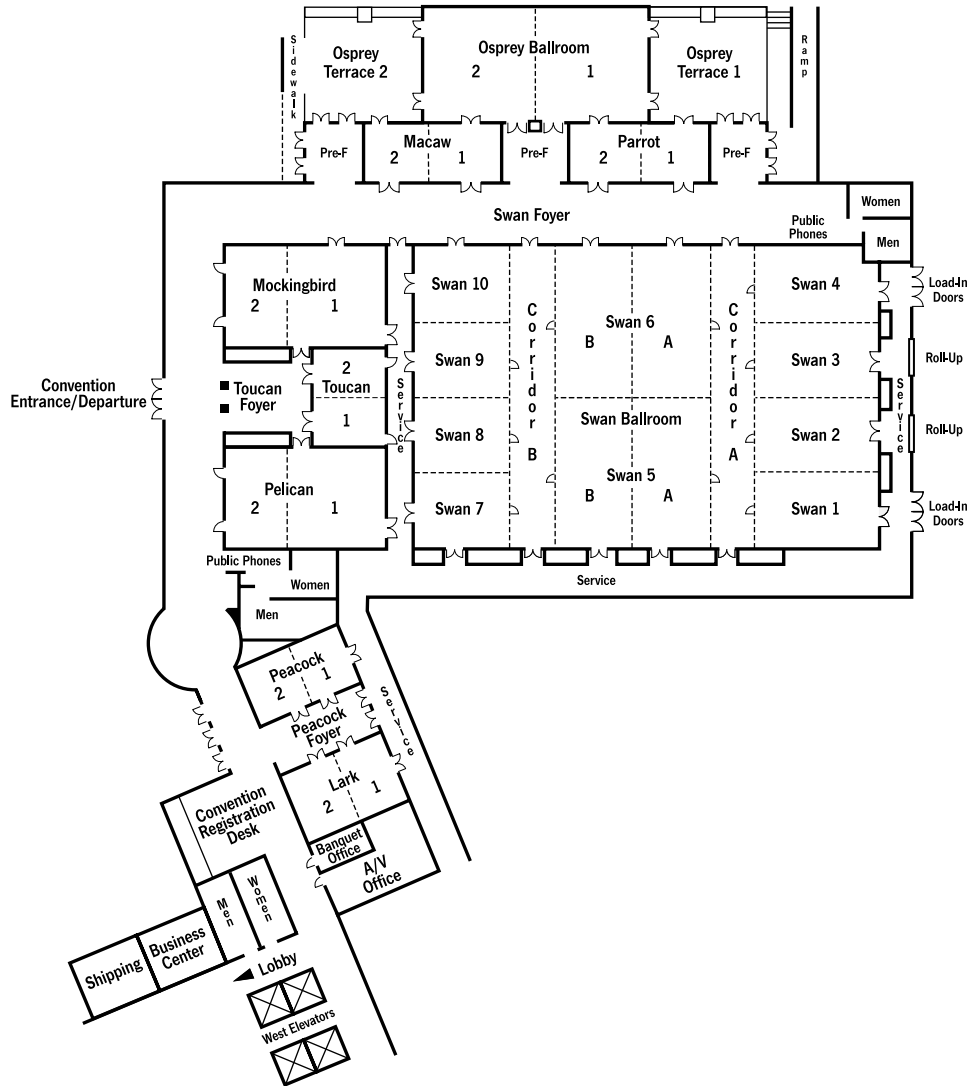

WALT DISNEY WORLD SWAN RESORT

Ballrooms/Event Rooms

BALLROOMS	SQ. FT.	CEREMONY	RECEPTION	EVENT ROOMS	SQ. FT.	CEREMONY	RECEPTION
Swan Ballroom	22,582	2,700	1,500	Pelican	2,633	280	150
Swan 1 - 6A	11,468	1,550	800	Pelican 1	1,765	170	90
Swan 5B - 10	11,114	1,400	800	Pelican 2	868	90	50
Swan 1	1,426	160	90	Toucan	1,060	88	60
Swan 2	1,419	160	90	Toucan 1	530	44	30
Swan 3	1,416	160	90	Toucan 2	530	44	30
Swan 4	1,426	160	90	Mockingbird	2,516	247	150
Swan 5	3,907	450	250	Mockingbird 1	1,658	162	90
Swan 6	3,895	450	250	Mockingbird 2	858	90	50
Swan 7	1,337	144	80	Parrot	1,248	105	60
Swan 8	1,329	144	80	Parrot 1	607	47	30
Swan 9	1,325	144	80	Parrot 2	641	47	30
Swan 10	1,333	144	80	Macaw	1,248	98	60
Corridor A	1,815	-	-	Macaw 1	641	47	30
Corridor B	1,815	-	-	Macaw 2	607	47	30
Swan 1 - 4 + Corridor A	7,502	900	500	Lark	1,085	95	60
Swan 5 + 6	7,802	900	500	Lark 1	542	48	30
Swan 7 - 10 + Corridor B	7,139	850	400	Lark 2	543	48	30
Osprey Ballroom	3,525	432	240	Peacock	1,057	95	60
Osprey 1	1,762	198	120	Peacock 1	529	48	30
Osprey 2	1,762	198	120	Peacock 2	528	48	30