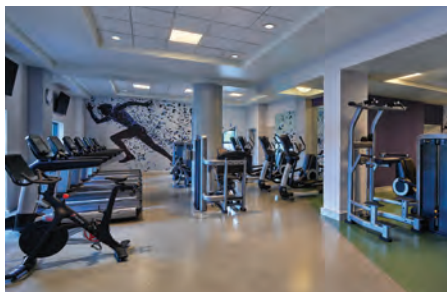

- Six swimming pools, including a grotto pool with waterfalls and water slide
- Beautiful white sand beach
- Balinese-inspired Mandara Spa
- Jogging trails
- Three health clubs/fitness centers
- Numerous daily recreational activities
- Swan paddle boat rentals
- Camp Dolphin supervised children's activities
- Beachside playground
- Arcade/Game room
- Daily group workout and exercise routines
- On-site shopping